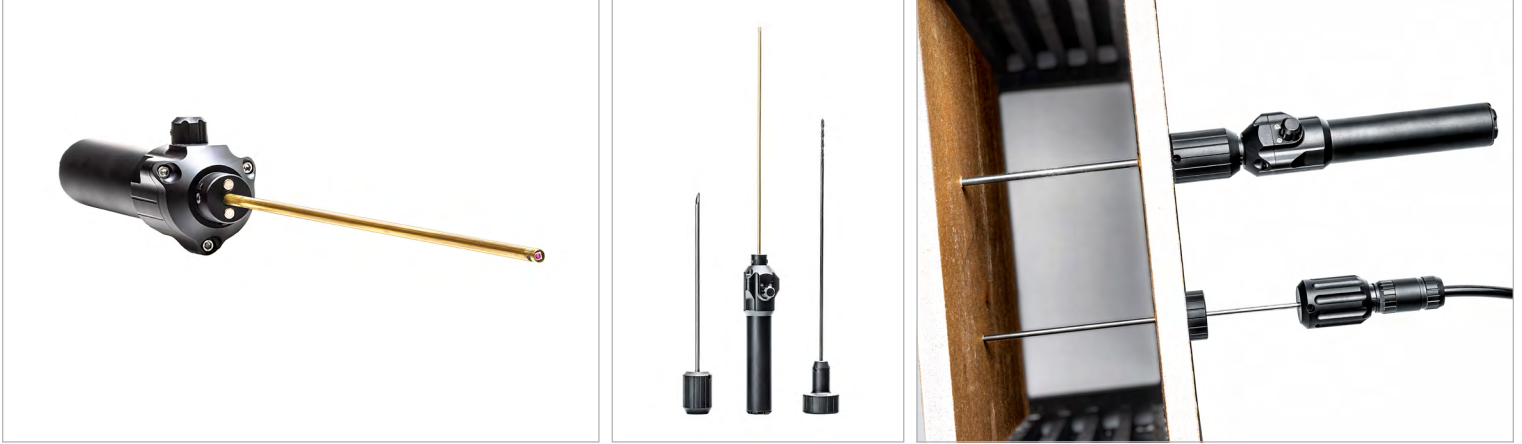

TWL: THROUGH WALL LIGHT

TACTICAL ELECTRONICS: SPEC SHEET

PRECISION

COVERT

IDENTIFICATION:

- + **COVERT:** Access adjacent rooms through two layers of drywall.
- + **PRECISION:** 3mm Light Probe injects light directly into the environment.
- + **ILLUMINATION:** High-powered 860nm infrared (IR) LED emitter.

- + **TOOLS:** Light Probe + Wall Punch + Clearing Drill
- + **ADJUSTABLE LED:** Illumination knob featuring with on/off switch.
- + **LENGTH OPTIONS:** 7.5 inches and 17 inches

DESCRIPTION:

The Through Wall Light (TWL) is a high-powered IR light probe designed to enhance the Through Wall Camera (TWC) in covert missions. Engineered for law enforcement and military use, the TWL allows operators to illuminate low-light environments with invisible infrared light, providing critical visibility without revealing their position. The 3mm precision probe enables operators to discreetly insert an 860nm infrared LED emitter directly into a room through drywall or any small opening, ensuring covert illumination for surveillance or tactical operations.

Available in two lengths—7.5 inches and 17 inches—the TWL is versatile for both residential and commercial walls. Operators can easily adjust the LED intensity using a knob with an integrated on/off switch. Powered by two CR123 batteries, the TWL offers reliable, hands-free illumination during extended operations.

Additionally, the TWL includes a Wall Punch and Clearing Drill set, designed to discreetly bore a 4mm hole through two layers of drywall, allowing operators to deploy the TWL for covert lighting and enhanced visibility in low-light environments.